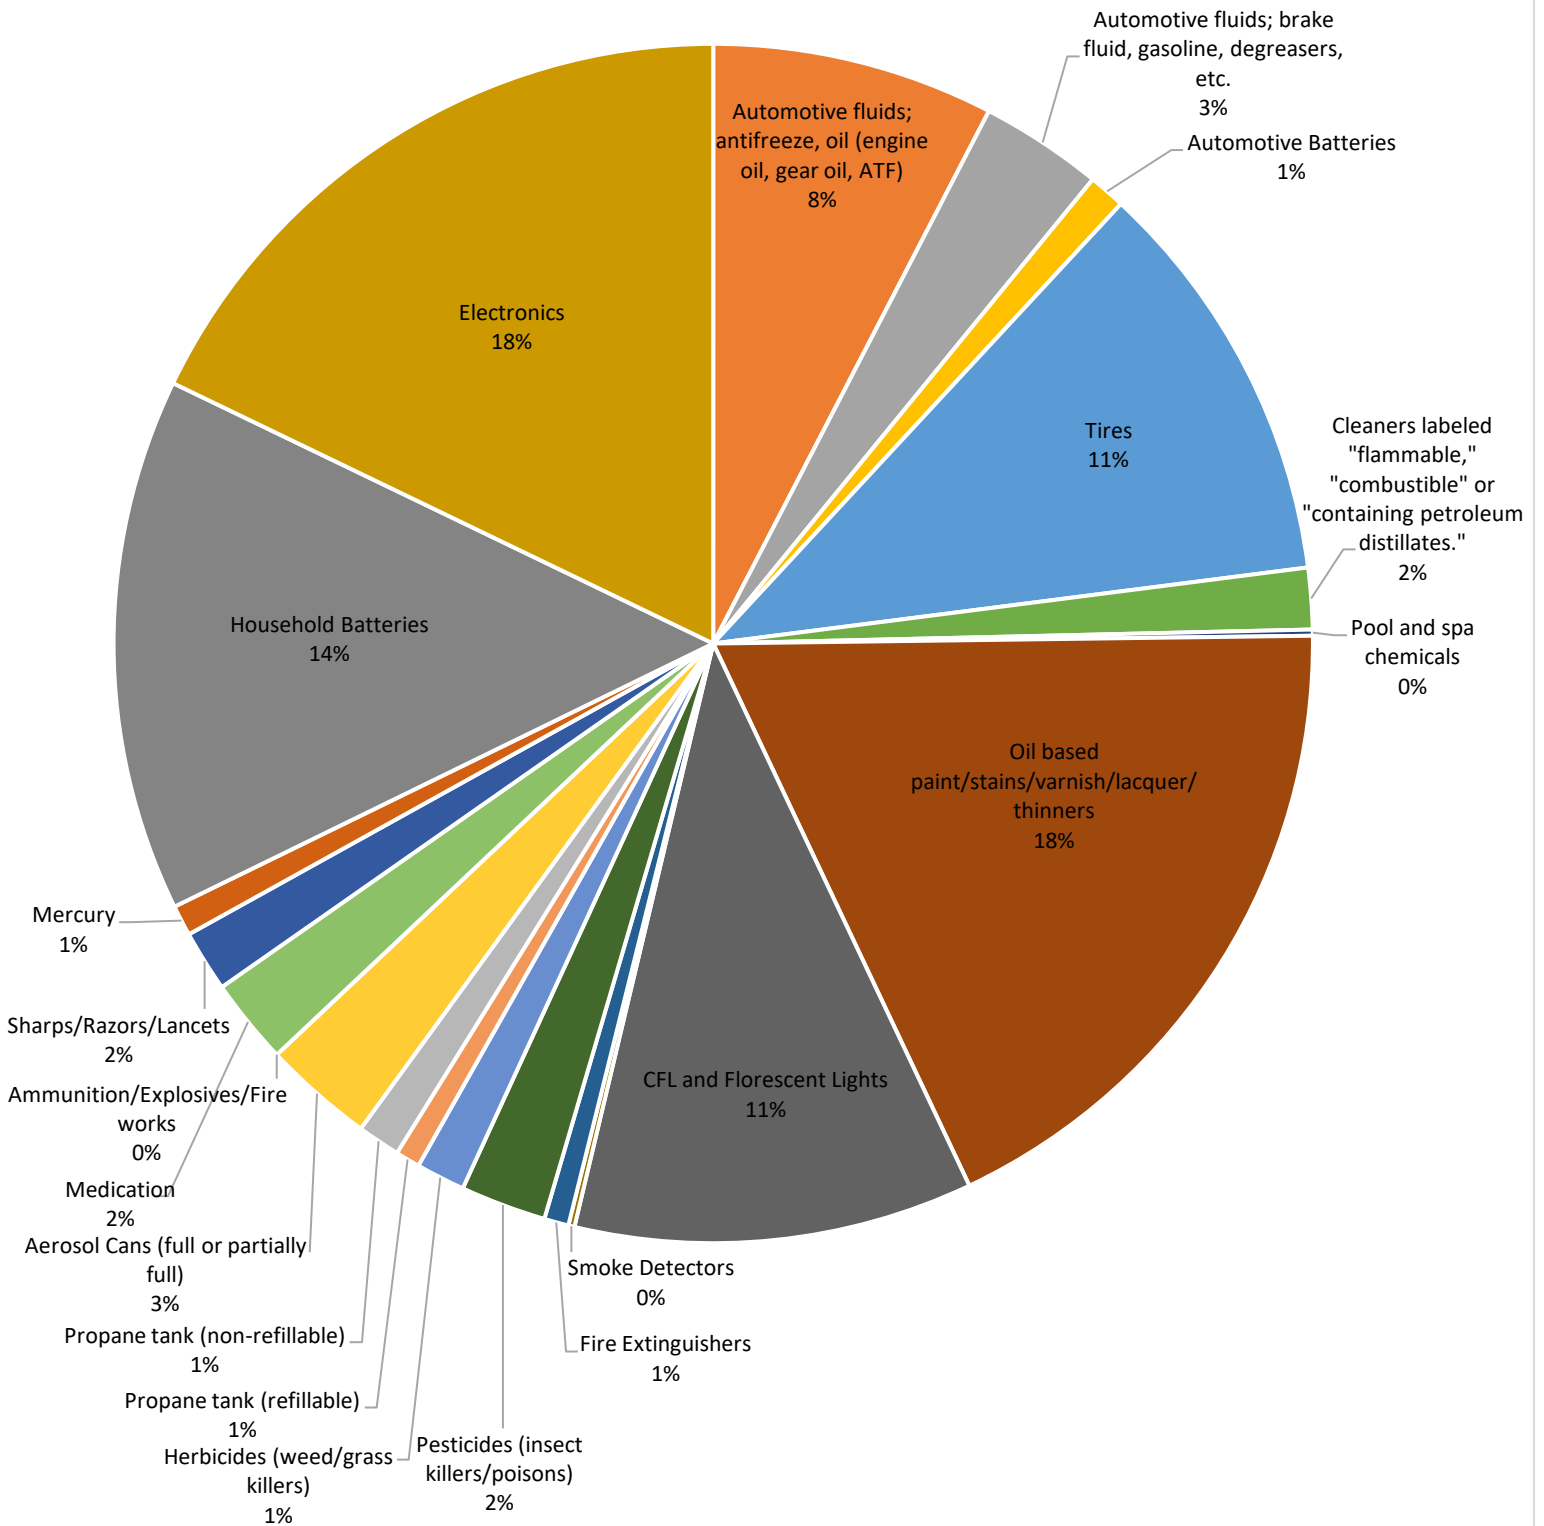

2023 CCRI Summer Household Hazardous Waste Survey Results & Data Report: 736 Total Responses

Check all the items you have to recycle

Top Items you'd like to recycle:

Top 2 Items Combined

#1 Item

#2 Item