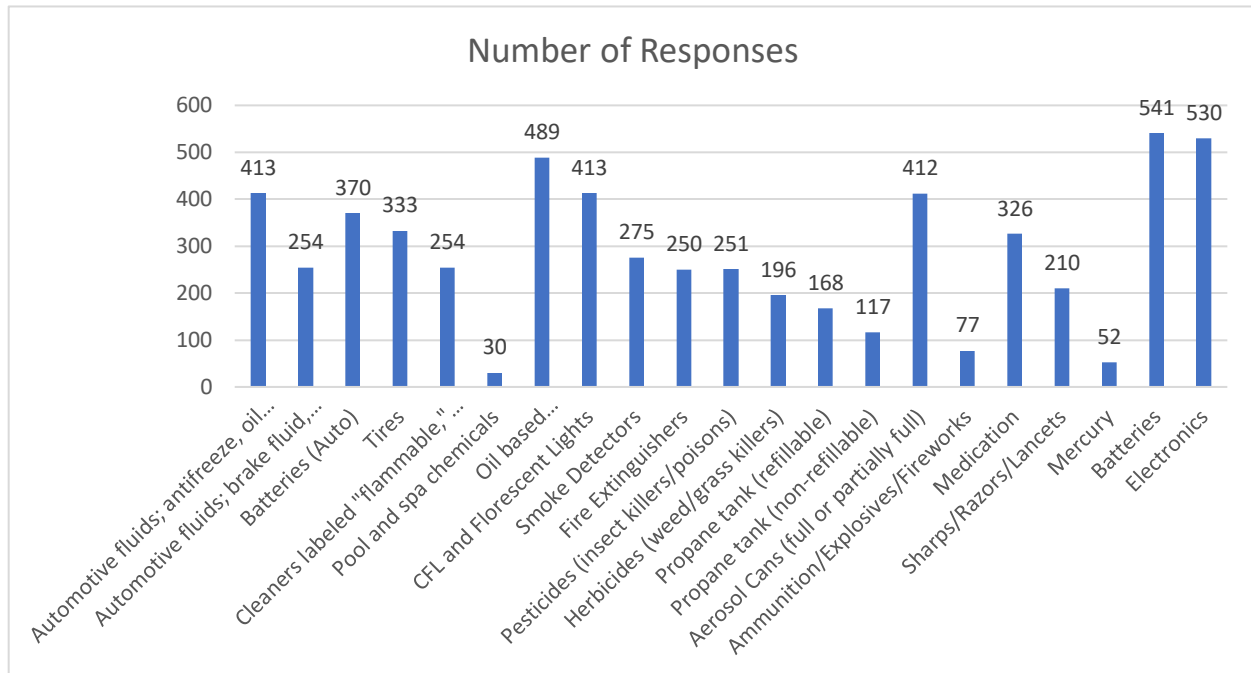

2023 CCRI Summer Household Hazardous Waste Survey Results & Data Report: 736 Total Responses

Check all the items you have to recycle

Top Items you'd like to recycle:

Top 2 Items Combined

#1 Item

#2 Item